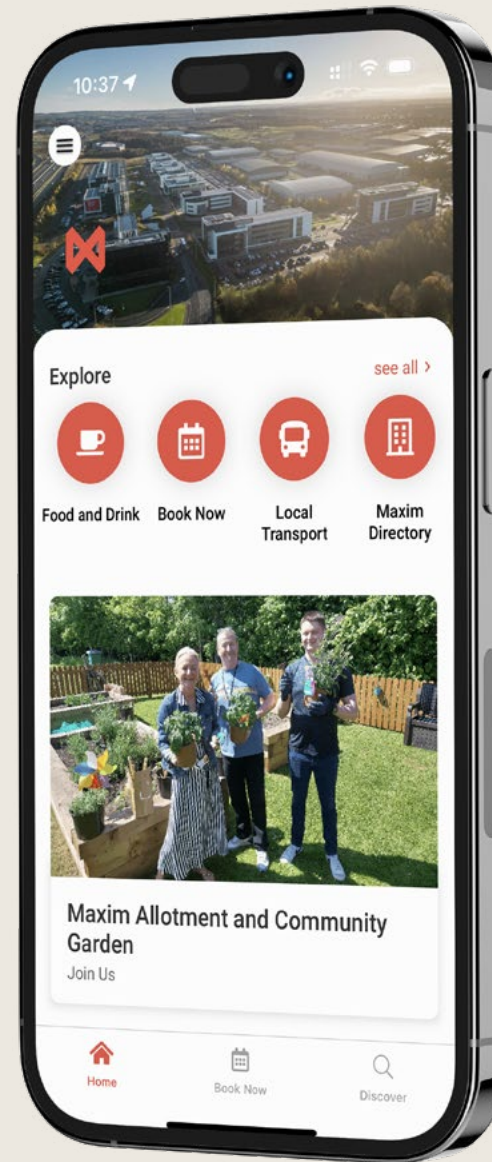

# Maxim Community App User Guide

[maximpark.co.uk](https://maximpark.co.uk)

WORK-LIFE-BALANCE

# The Maxim Park app uses the HqO platform, specifically designed for tenants in office buildings.

Through Maxim Park app, guests are able to connect with the Maxim community and manage all of their office services under one roof.

# Find your way around

The homepage is made up of various content options along the top, scrollable news items and the option to jump between homepage and our events calendar at the bottom of the page toolbar.