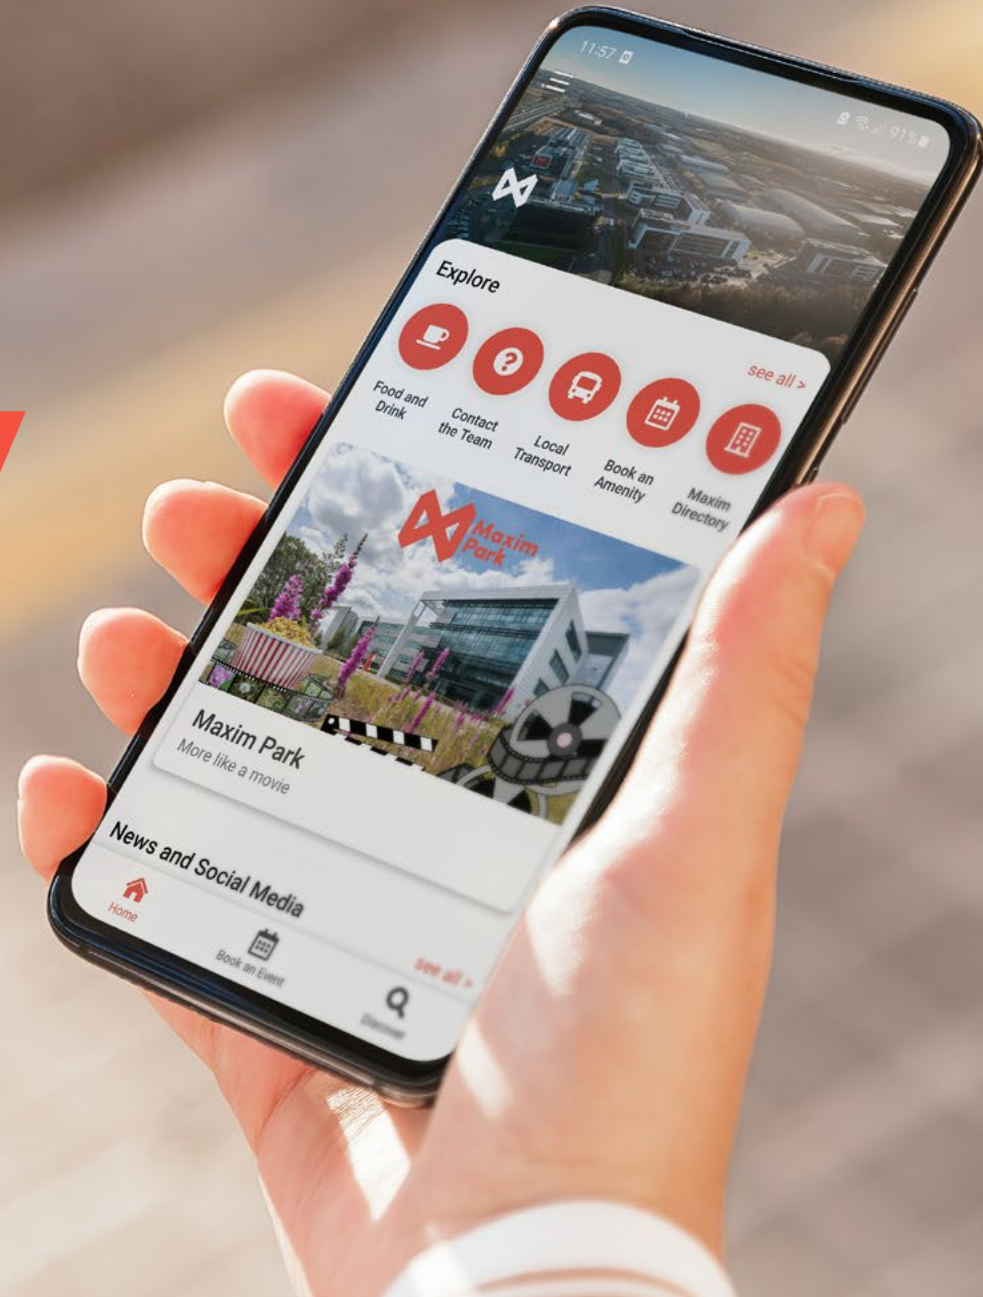

# Maxim Community App User Guide

[maximpark.co.uk](https://maximpark.co.uk)

WORK-LIFE-BALANCE

# The Maxim Park app uses the HqO platform, specifically designed for tenants in office buildings.

Through Maxim Park app, guests are able to connect with the Maxim community and manage all of their office services under one roof.

# Find your way around

The homepage is made up of various content options along the top, scrollable news items and the option to jump between homepage and our events calendar at the bottom of the page toolbar.

### Park Attractions

This is a one stop directory of everything Maxim. Links to our onsite amenities and more about the options of activity to get involved in.