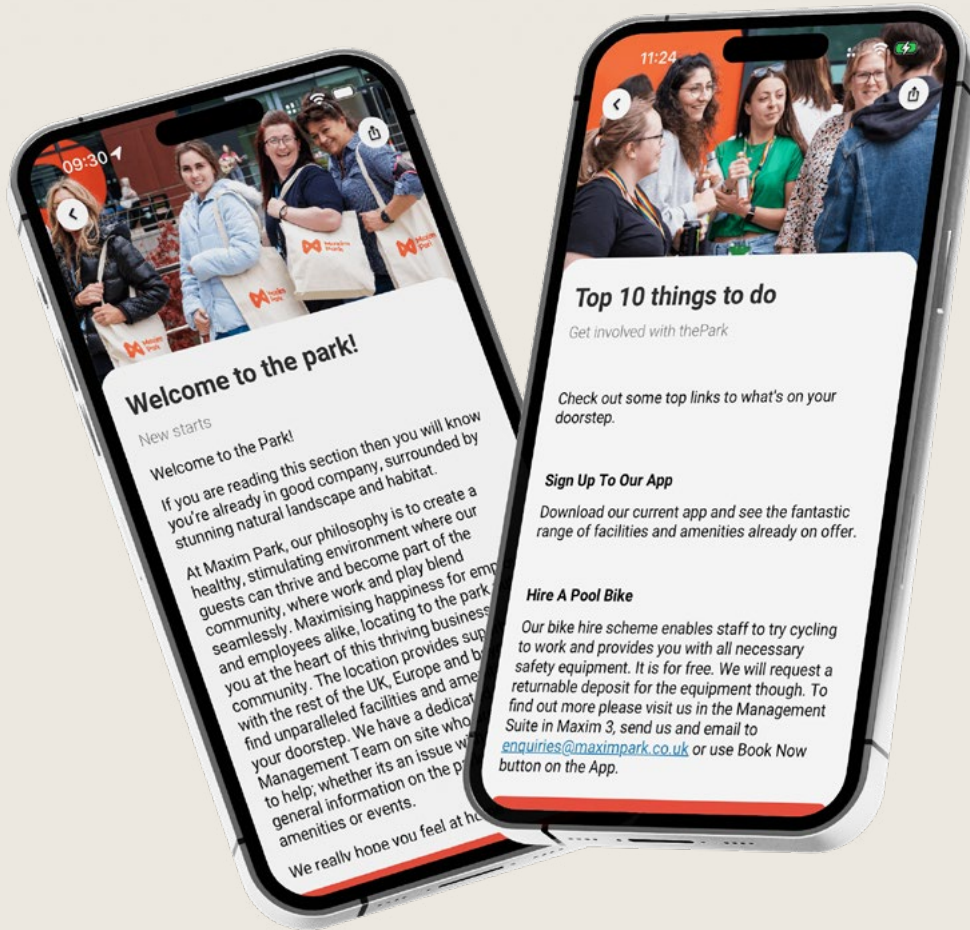

## Events & Community

Keep up to date with the latest Maxim events and activities.

RSVP for priority booking, sign up to workshops, allotment sessions, charity initiatives and much more.

It's not all work, work, work!

## Perks of the Park

Scroll down main body to Perks of the Park for a selection of discounts for our tenants.

We also offer regular Enter to Win content with a selection of competitions including trivia and cash prizes.